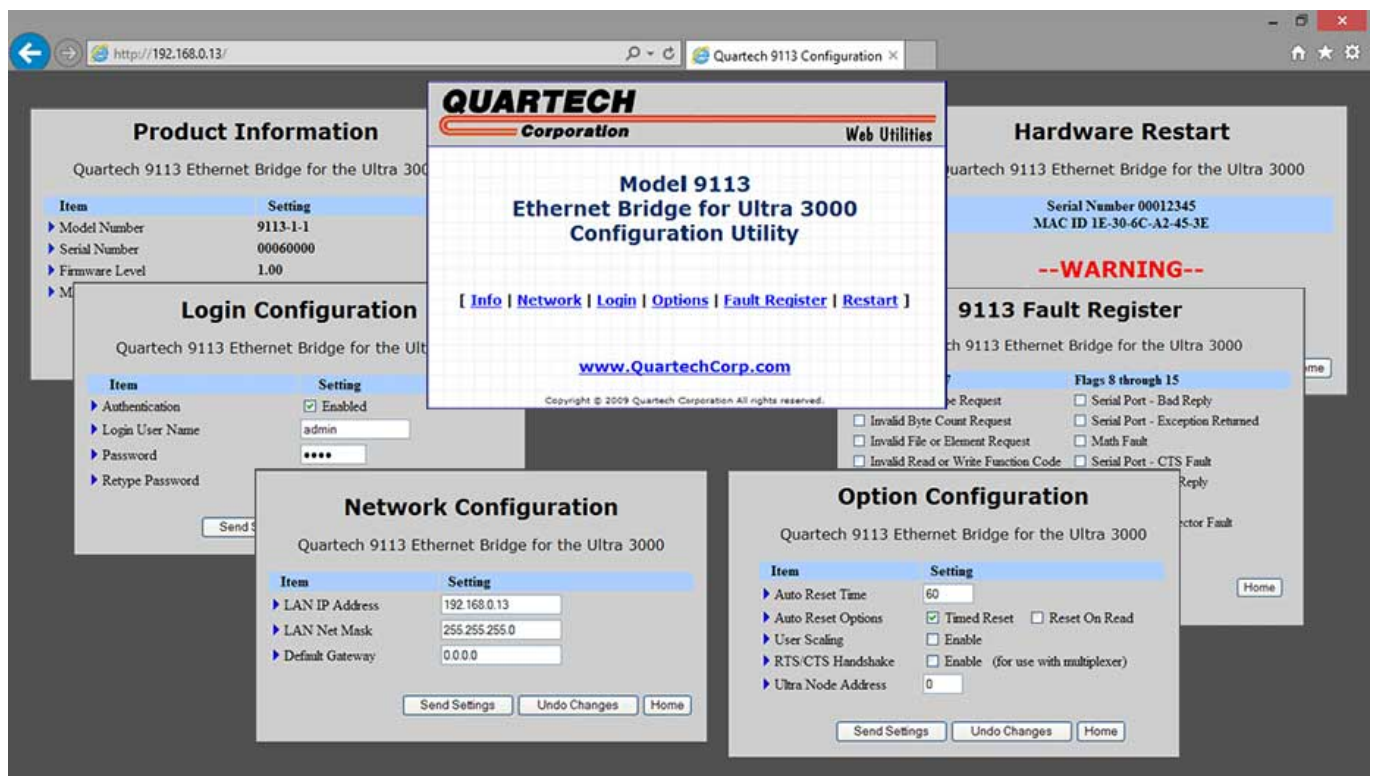

Rockwell Software® design and configuration products deliver faster time to value through world-class tools and accelerated content.

1. [ultraware software](#)
2. [ultraware software allen bradley](#)
3. [ultraware software price](#)

See all the options from. Find additional information on performance and production management software, including data and asset management and manufacturing intelligence solutions.

ultraware software

ultraware software, ultraware software manual, ultraware software allen bradley, ultraware software windows 10, ultraware software price, ultraware software serial number, ultraware software windows 7, rockwell ultraware software, ultraware 3000 software, ultraware programming software, ultraware 3000 software download [Unduh Zip Untuk Android Ctr Aplikasi Pembuka File](#)

Allen-Bradley Software Allen-Bradley® software products support our intelligent I/O modules, portable data collectors, PowerFlex® drives, servo drives and motors, motor control centers, programmable controllers, and sensors. [huawei p6 emui 3.0](#)

[Mind Strengthening Games For Mac](#)

ultraware software allen bradley

- [Configuracion Impresora Hp Wifi](#)
- [Download Splinter Cell Double Agent Patch 1.2 free](#)